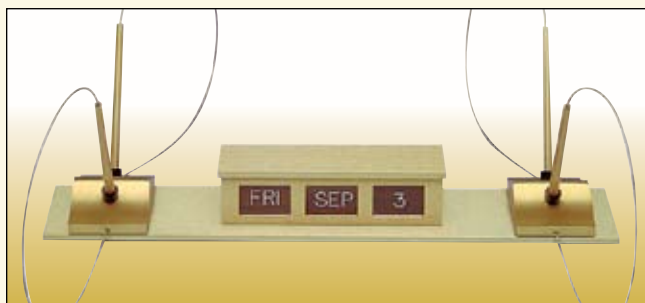

Self-storing Calendar with Kable® Pens

Removable box lid allows for convenient storage of changeable engraved laminate inserts. Anodized aluminum base in silver, gold or black. Single-face unit has two single Kable pens; double-face unit has two double Kable pens. 22 x 4" non-slip base. Choice of black, walnut or white Day-Month-Date inserts.

Stock #	Description	Pkg	Price
PC22401	Single face, 2 single pens	1 ea	$246.99
PC22402	Double face, 2 double pens	1 ea	$405.00